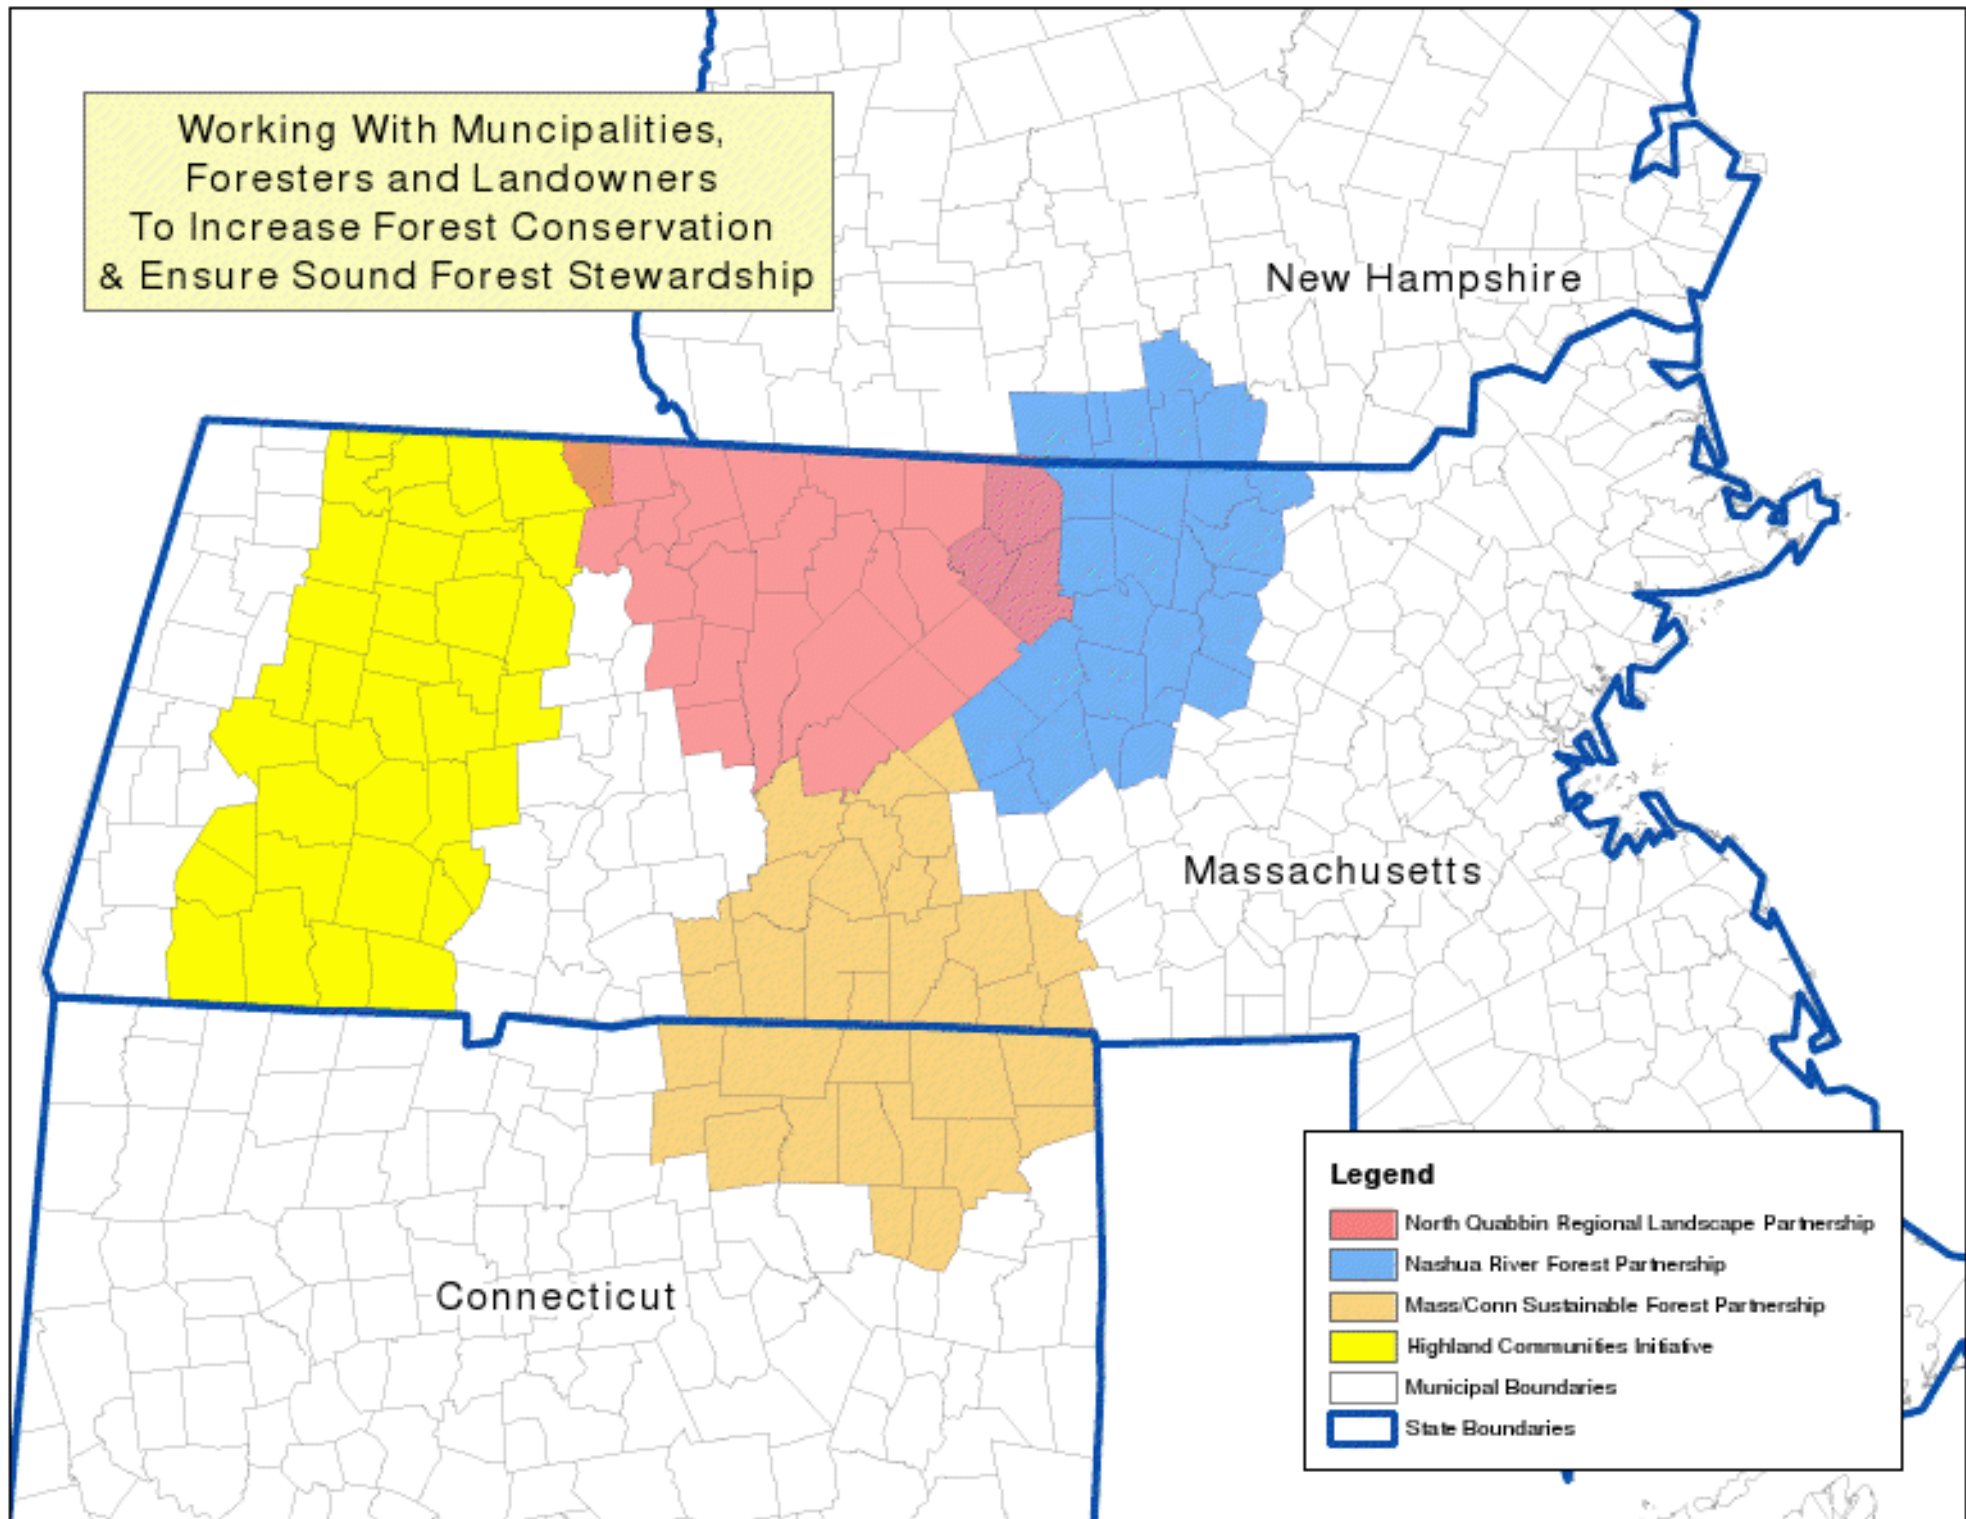

Woodland Councils USFS Redesign Grant Project

-Jay Rasku, North Quabbin Regional
Landscape Partnership

Working With Municipalities,
Foresters and Landowners
To Increase Forest Conservation
& Ensure Sound Forest Stewardship

Forest Legacy FY12: Southern Monadnock Plateau III (SMP III)

North Quabbin Regional Landscape Partnership

City of Gardner

City of Fitchburg

Town of Ashburnham

Town of Ashby

Town of New Ipswich

Town of Princeton

Town of Westminster

Town of Winchendon

Legend

- Forest Legacy 2012 Application: 2,317 acres
- Forest Legacy Funded Tracts
- Completed Forest Legacy Tracts
- Permanently Protected Open Space
- Chapter 61 (Forest/Ag./Rec. Tax Land)
- Long Distance Trails

Source
Credit:
MassGIS

Ensuring a Viable Forestry Economy in a Highly Threatened Landscape