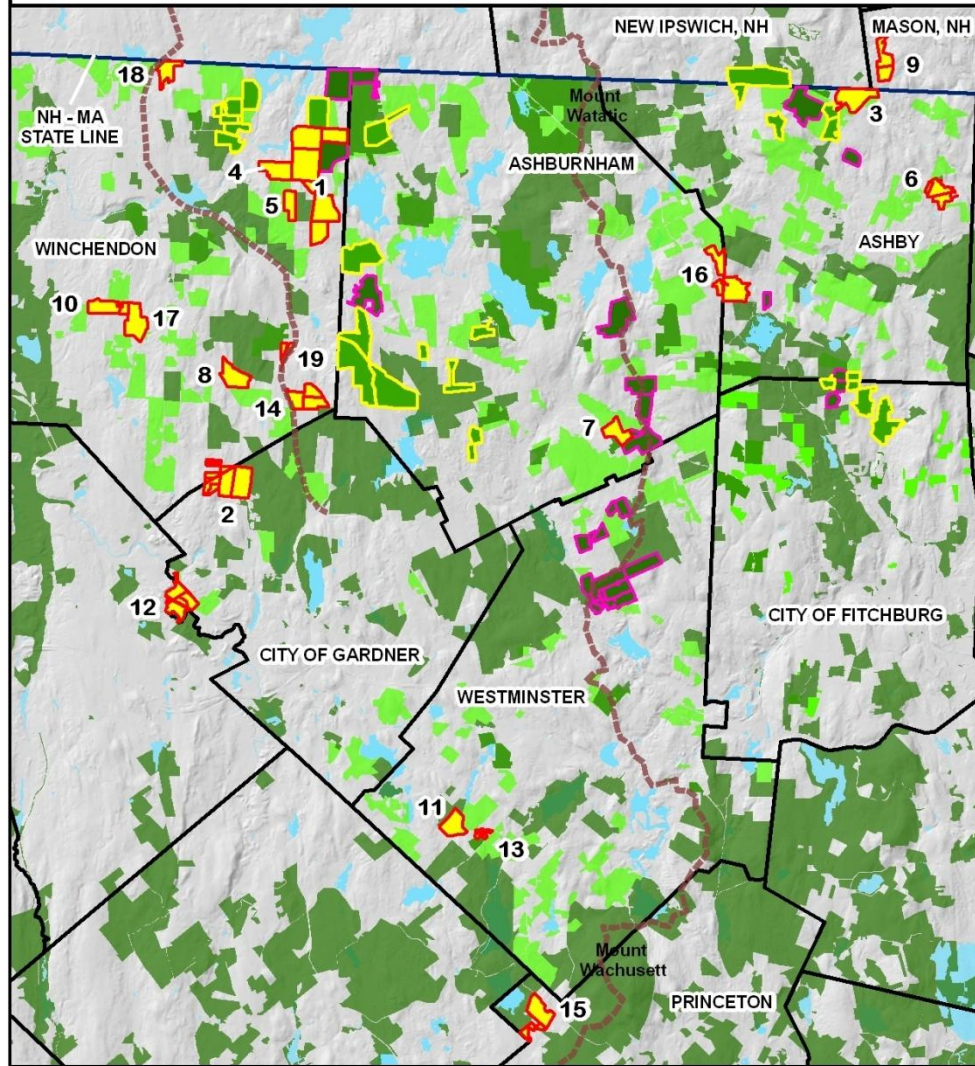

Forest Legacy FY12: Southern Monadnock Plateau III (SMP III)

North Quabbin Regional Landscape Partnership

City of Gardner

City of Fitchburg

Town of Ashburnham

Town of Ashby

Town of New Ipswich

Town of Princeton

Town of Westminster

Town of Winchendon

Legend

- Forest Legacy 2012 Application: 2,317 acres
- Forest Legacy Funded Tracts
- Completed Forest Legacy Tracts
- Permanently Protected Open Space
- Chapter 61 (Forest/Ag./Rec. Tax Land)
- Long Distance Trails

Source
Credit:
MassGIS

Ensuring a Viable Forestry Economy in a Highly Threatened Landscape