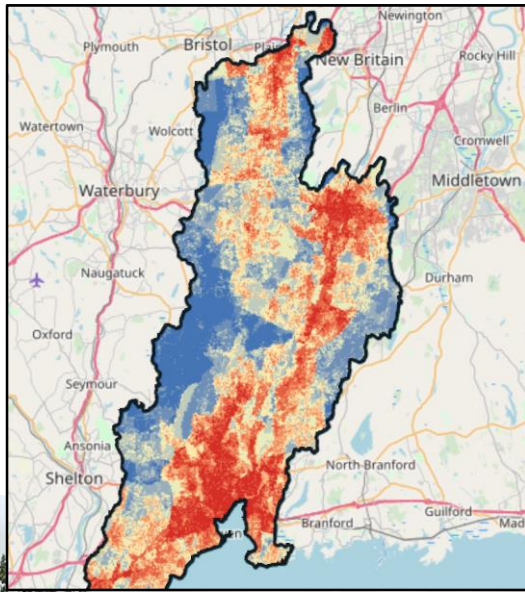

The Drivers

Connectivity

Ecological

Urban Heat Island

Equity & Social Vulnerability

Flood Risk

Recreation

Public Health