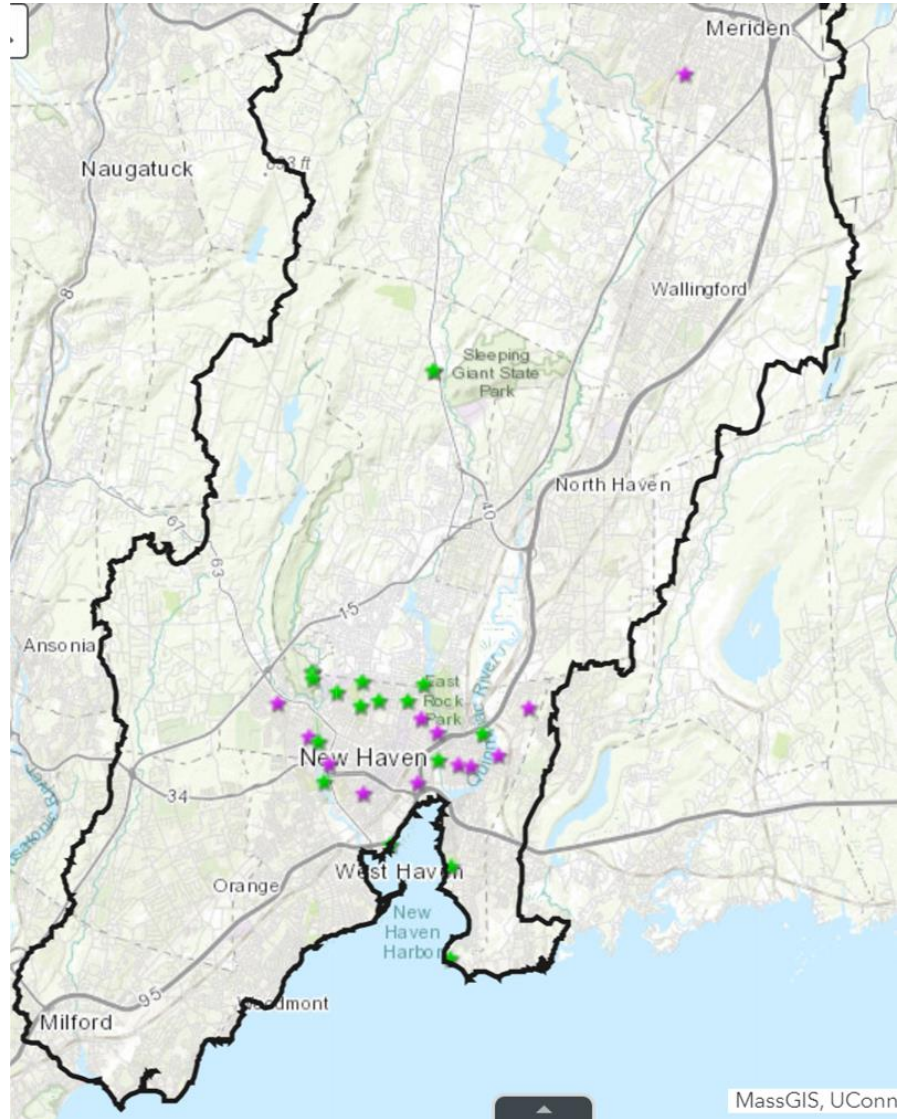

COMMON GROUND

HIGH SCHOOL, URBAN FARM, AND ENVIRONMENTAL EDUCATION CENTER