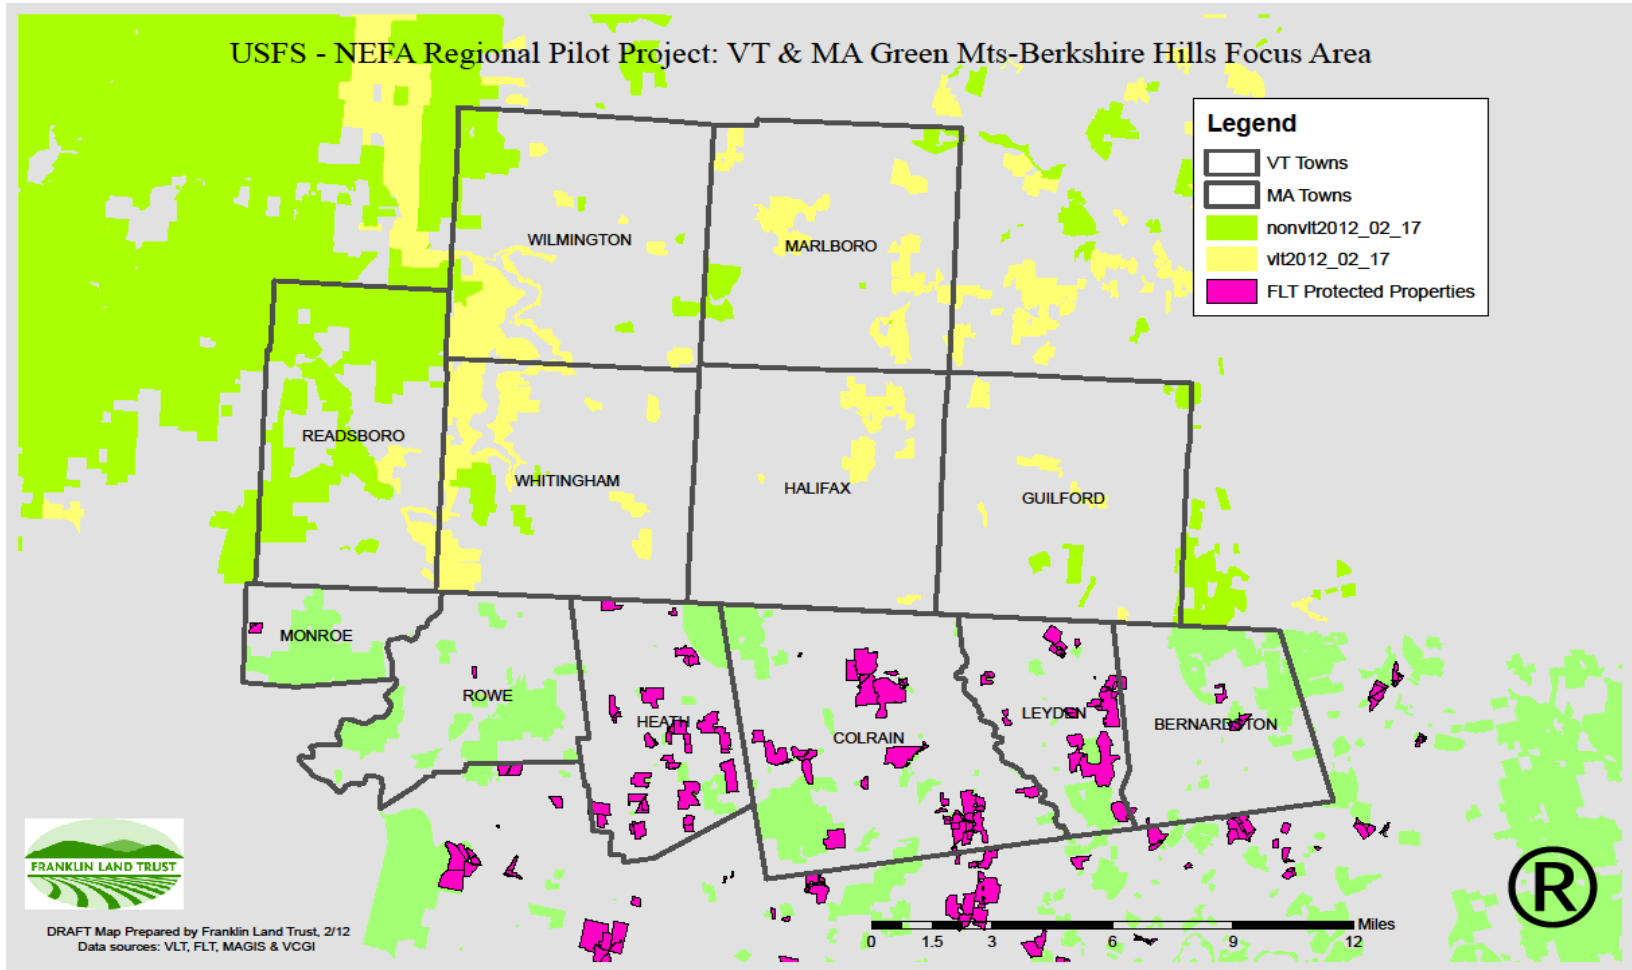

MA-VT Woodland Partnership

-
- 2 large watersheds of Conn. River (Deerfield River and West River)
 - Partners involved: state foresters, land trusts, Audubon from both states, and VT Coverts

12 town focus area—MA/VT border

3 themes we are exploring

- Family Forest
Intergenerational
Transfer
- Promoting Silviculture
with Birds in Mind
- New Forest
Landowner Outreach

How We Intend to Engage

- Woods Forums on current use, conservation easements and estate planning
 - Consultations for landowners interested in professional legal assistance
 - Property assessments for bird management and tours on best demonstration woodlands
 - In-person landowner visits for those that request, delivering best-suited technical information
-