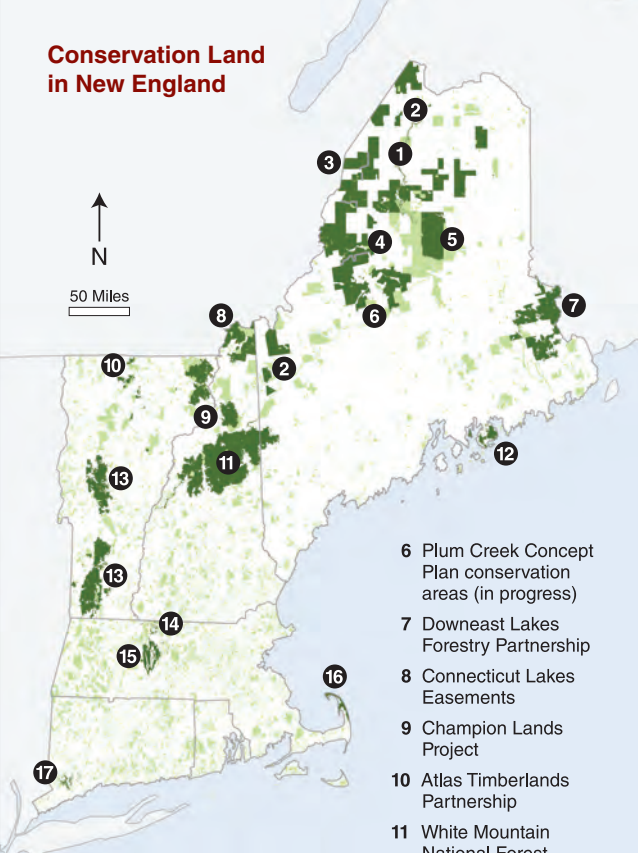

Conservation Land in New England

50 Miles

1 Allagash Wilderness Waterway State Park

2 Pingree Forest Partnership

3 St. John River Forest

4 West Branch Penobscot Headwaters

5 Baxter State Park

6 Plum Creek Concept Plan conservation areas (in progress)

7 Downeast Lakes Forestry Partnership

8 Connecticut Lakes Easements

9 Champion Lands Project

10 Atlas Timberlands Partnership

11 White Mountain National Forest

12 Acadia National Park

13 Green Mountain National Forest

14 Tully Initiative

15 Quabbin Reservoir

16 Cape Cod National Seashore

17 TNC-CT Aquarion